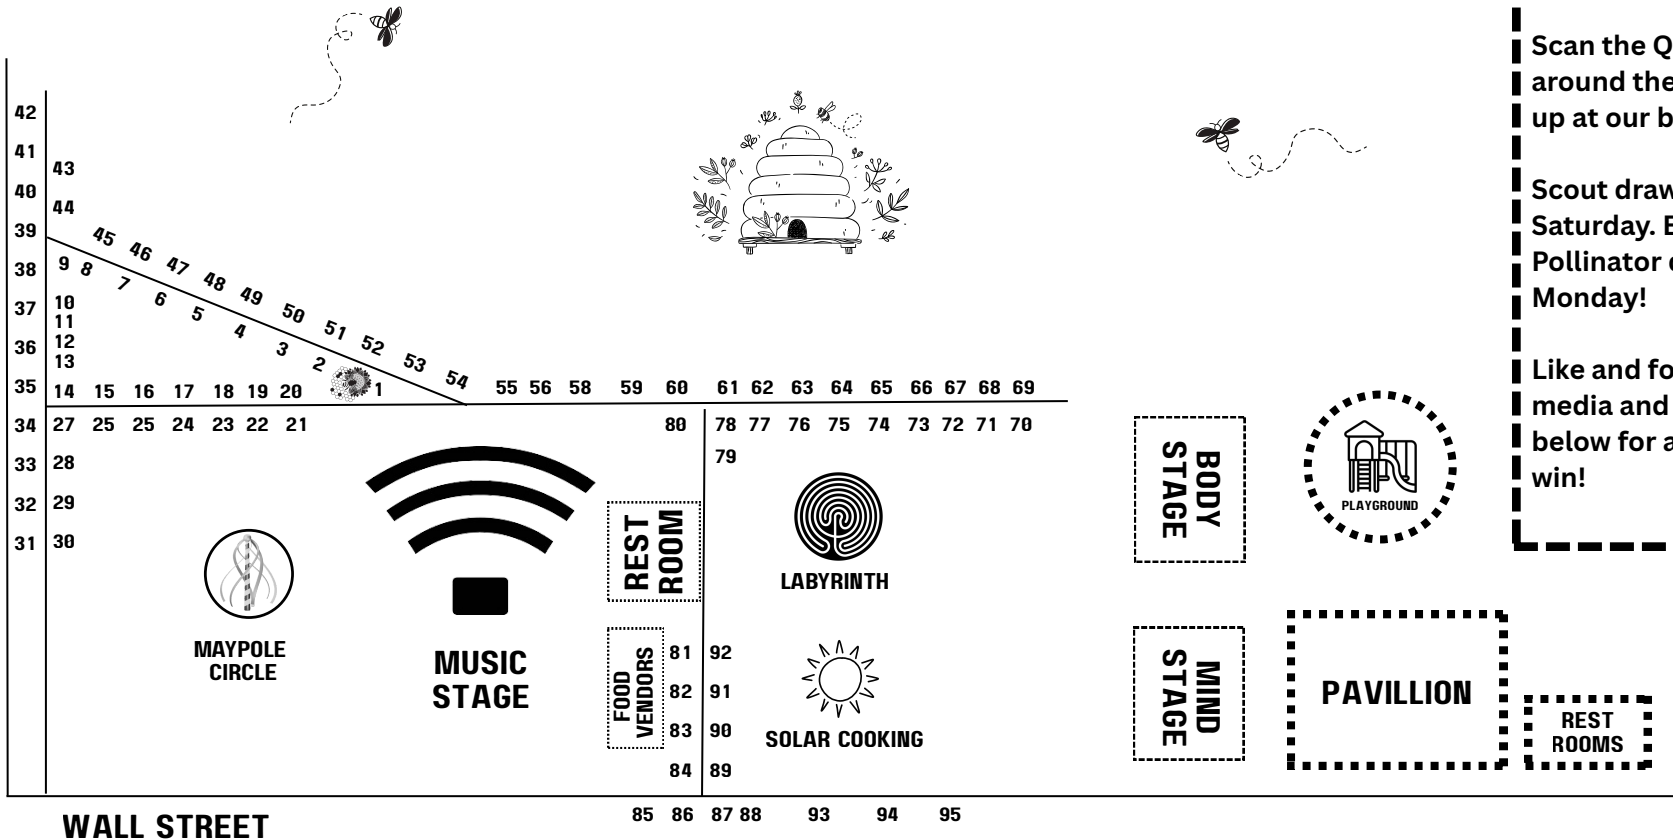

**Conscious
Michiana**

EVOLVE ~ EXPAND ~ GROW
WWW.CONSCIOUSMICHIANA.ORG

MIND BODY SPIRIT FESTIVAL

MAY 2ND 11AM -5PM

Join the Hive & Win!

Join free as a Scout or become a Pollinator for \$25/year.

Scan the QR code at signs around the festival or sign up at our booth.

Scout drawings all day Saturday. Exclusive Pollinator drawing on Monday!

Like and follow us on social media and use the hashtags below for another chance to win!

GREENLAWN AVE

1. CONSCIOUS MICHIANA
2. ROOTED BALANCE MASSAGE
3. HOLISTIC COACHING
4. MYSTIC HOLLOW LLC
9. BYMEL
10. TURQUOISE ESCAPES
11. HANDPRINT PALMISTRY
12. CREATURE FOLK
13. HERBAL ABILITEAS
14. TURTLE WIZARDS CO
15. MOLDED TO PERFECTION
17. ZELLA MAE HEALING
18. ELLYNSQUEST LLC
19. UNITY OF MICHIANA
20. ART RECIZEPZ

MAYPOLE CIRCLE

- 11:00 AM Mantra Meditation
- 11:30 AM Beyond Talk
- 12:00 PM The Art of Rest and Regulation
- 12:30 PM The Breath-Body Connection
- 1:30 PM Free Flow Space
- 2:00 PM Art for Emotional Release
- 2:30 PM Yoga for Every Chair
- 3:00 PM Introduction to Animal Reiki
- 4:00 PM Maypole Dance
- 4:15 PM Drum Circle

Tony Brewer / Booth #78
All Day

Maypole Dance

Maypole Circle / 4:00 pm

Drum Circle

Maypole Circle / 4:15pm

Solar Cooking Demonstration

Between 1 pm - 3 pm / Spot
near Labyrinth - See map